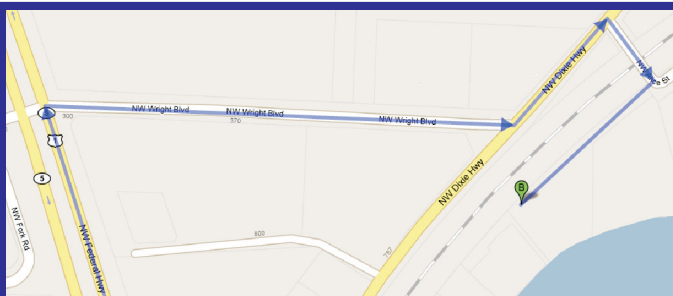

Refer to section "From Federal Highway / US-1"

From I-95 Southbound

- Take exit 121 for St Lucie West Blvd
- Turn left onto St Lucie West Blvd eastbound
- Continue on St Lucie West Blvd for approximately 6.3 miles. Also note that the name changes into Prima Vista Blvd
- Turn right onto Federal Highway / US-1 at a large intersection
- Continue along Federal Highway / US-1 for approximately 8.6 miles up to the Roosevelt Bridge

Refer to section "From Federal Highway / US-1"

From Federal Highway / US-1

- Turn eastward at the first light at the foot of Roosevelt Bridge, Wright Blvd (From coming northbound over the bridge turn right, southbound turn left)
- Proceed along Wright Blvd until the next light, Dixie Hwy
- Turn left onto Dixie Hwy
- Turn right immediately onto Alice St, which will go over train tracks
- Turn right immediately after the train tracks onto Alice Ave
- Proceed along Alice Ave until you reach the St Lucie Shores Office Center (Alice Ave ends inside the parking lot)

OCEAN5 INC.
360 NW Alice Ave.
Stuart, FL 34994
PH: (772) 692-8551
FAX: (772) 692-8552
EMAIL: info@ocean5inc.com
WEB: www.ocean5.com

OCEAN5
NAVAL ARCHITECTS

Ocean5 Main Office Map